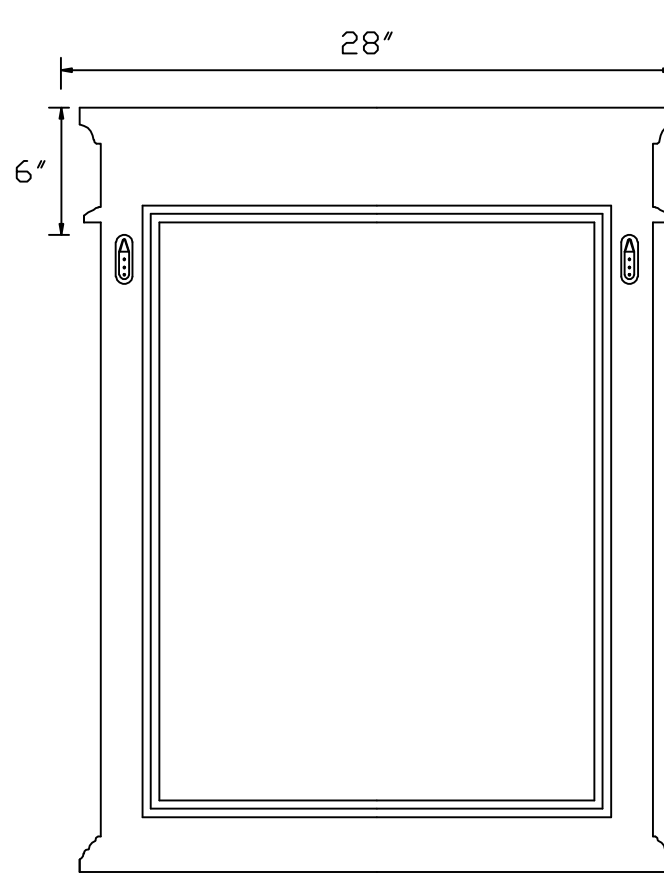

Front view

Side view

Back view

DWG. NO.	
MODEL NO: VM12836AB	
SPEC NO:	
QUANTITY:	
DATE: 08/03/2019	
CHECKED BY:	
FOR PROPOSAL ONLY ALL DIMENSIONS TO BE VERIFIED	
PROJECT:	
COLOR:	
FINISH:	
REVISIONS	
1	
2	
3	
4	
5	
6	
	
500-550 E. Erie Avenue Philadelphia PA 19134 1-888-388-3390	

Model #	Product Type	Product Description	Style	Product Width(in)	Product Depth(in)	Product Height(in)	Mirror Width
VM12836AB	Mirror	Wood Mirror 28"x36" AB	Classic	28	1.75	36	20.5
Mirror Depth	Mirror Height	Frame shape	Orientation	Frame finish	Frame material	Mounting /attachment type	Number of brackets
0.16	27.25	Rectangle	Vertical	Antique Beige	MDF	Metal hook	2
Beveled glass	Frameless	Package LENGTH	Packaged WIDTH	Packaged HEIGHT	Package Weight	Product weight	Shipment Type
Yes	NO	39.75	31.75	5.75	26.4	19.8	Small Parcel
"Any certificatio Californian?(C ARB/TSCA VI)"	"Furniture/Vanity:California Proposition 65 warning required"						
Yes	Yes						