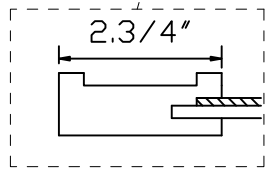

Front view

Side view

Back view

DWG. NO.	
MODEL NO: VM12836AB	
SPEC NO:	
QUANTITY:	
DATE: 08/03/2019	
CHECKED BY:	
FOR PROPOSAL ONLY ALL DIMENSIONS TO BE VERIFIED	
PROJECT:	
COLOR:	
FINISH:	
REVISIONS	
1	
2	
3	
4	
5	
6	
	
500-550 E. Erie Avenue Philadelphia PA 19134 1-888-388-3390	

Model #	Product Type	Product Description	Style	Product Width(in)	Product Depth(in)	Product Height(in)	Mirror Width
VM12836AB	Mirror	Wood Mirror 28"x36" AB	Classic	28	1.75	36	20.5
Mirror Depth	Mirror Height	Frame shape	Orientation	Frame finish	Frame material	Mounting /attachment type	Number of brackets
0.16	27.25	Rectangle	Vertical	Antique Beige	MDF	Metal hook	2
Beveled glass	Frameless	Package LENGTH	Packaged WIDTH	Packaged HEIGHT	Package Weight	Product weight	Shipment Type
Yes	NO	39.75	31.75	5.75	26.4	19.8	Small Parcel
"Any certificatio Californian?(C ARB/TSCA VI)"	"Furniture/Vanity:California Proposition 65 warning required"						
Yes	Yes						

DWG. NO.														
MODEL NO: VM12836AB														
SPEC NO:														
QUANTITY:														
DATE:														
CHECKED BY:														
FOR PROPOSAL ONLY ALL DIMENSIONS TO BE VERIFIED														
PROJECT:														
COLOR:														
FINISH:														
<table border="1"> <thead> <tr> <th colspan="2">REVISIONS</th> </tr> </thead> <tbody> <tr> <td>①</td> <td></td> </tr> <tr> <td>②</td> <td></td> </tr> <tr> <td>③</td> <td></td> </tr> <tr> <td>④</td> <td></td> </tr> <tr> <td>⑤</td> <td></td> </tr> <tr> <td>⑥</td> <td></td> </tr> </tbody> </table>	REVISIONS		①		②		③		④		⑤		⑥	
REVISIONS														
①														
②														
③														
④														
⑤														
⑥														
														
500-550 E. Erie Avenue Philadelphia PA 19134 1-888-388-3390														